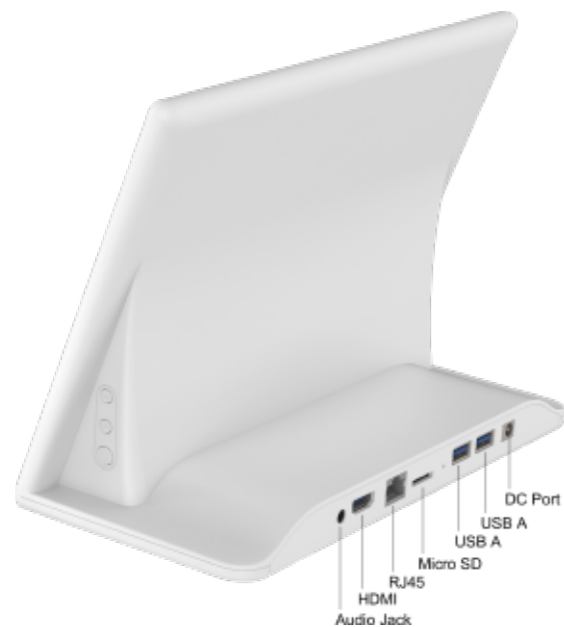

7500mAh/3.8V

Dimensions

372 x 272 x 17.3mm

Weight

2100g

F1030GR

10.1"

CPU