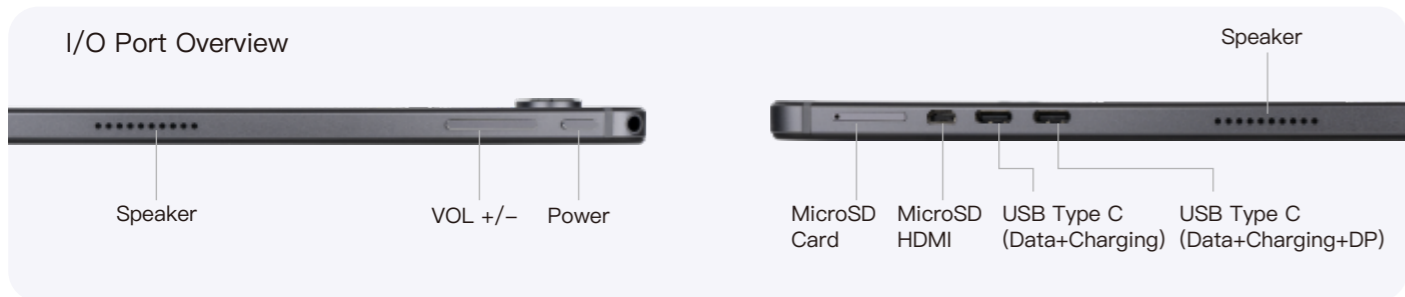

Weight

978g Tablet
1408g Tablet with Keyboard
1652g Tablet with Keyboard and Cover

Housing

Metal

Adapter

12V/3A

I/O Port Overview

S1201