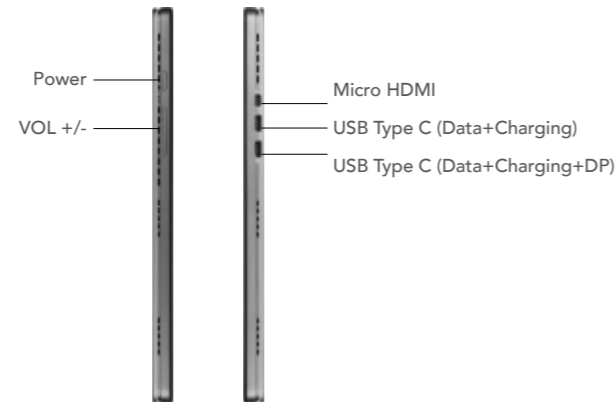

TRENDY AND NEW

Windows 14" 2 in 1 12.1" 2 in 1

Android 13" 12.6" Incell 11" Incell 10.5" Incell 10.1"

Features

- 14" 1920 x 1200 IPS, 16:10 Aspect Ratio
- Windows 11 OS
- 4 x Box Speaker Optional
- MPP2.0 Stylus Pen Support
- Magic Keyboard and Smart Keyboard Folio;
TPU Cover Optional