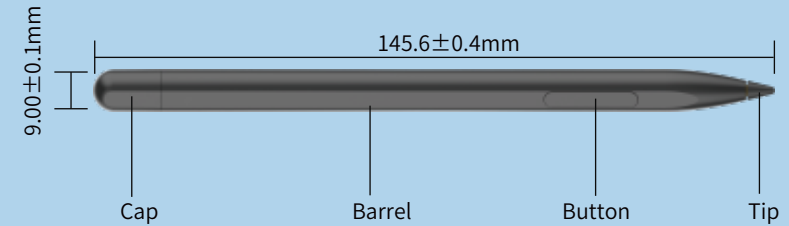

MPP 1.51

1024
Pressure
Levels

USB Type C

Magnetic Attach

Specification

Protocol	MPP 1.51
Sensitivity	1024 Pressure Levels
Tilt	NA
Palm rejection	Yes
Tail Eraser	NA
Magnetic Attach	Yes
Power Saving Mode	Yes, The stylus stand by more than 5 minute and enters sleep mode
Charging Port	USB Type C fast charging
Battery	Battery capacity=90mAh 35 mins full charge=300 hours use.
Low battery LED Indicator	Yes, Low battery(<10%):Flickering orange
Key Button	Two button, Eraser(Down) and Right click(Upper)
Compatibility	All windows model which conform to MPP protocol