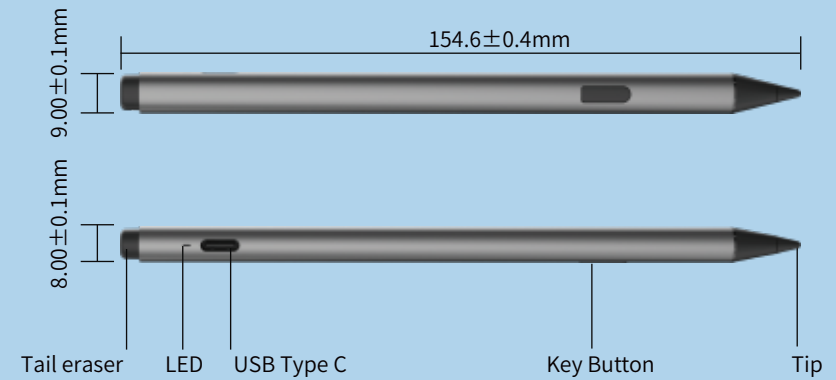

# MPP702

MPP702

MPP 2.0

4096  
Pressure  
Levels

Tilt

USB Type C

Magnetic Attach