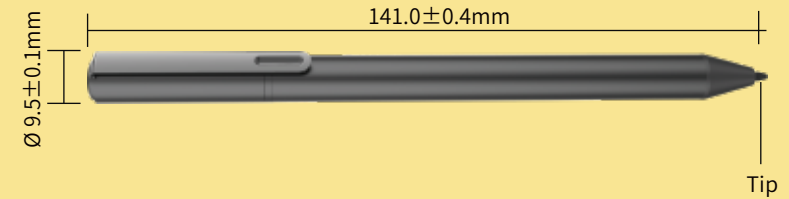

USI150

USI 1.0

4096 Levels
of Pressure

No Bluetooth
Required

USI Active Stylus

Designed for All the Devices with USI Protocol

Features

1. 4096 Pressure Sensitivity and Tilt Support
  - With 4096 pressure level, it is great for sketching and shading.
2. Palm Rejection
  - Rest your palm comfortably on the screen and lean in as you write or draw with this USI pen, won't cause any annoying marks.

Specification

Protocol	USI 1.0
Sensitivity	4096 Pressure Levels
Tilt	NA
Palm Rejection	Yes
Tail Eraser	NA
Magnetic Attach	NA
Power Saving Mode	Yes, The stylus stand by more than 1 minute and enters sleep mode
Charging Port	NA
Battery	AAAA battery, can use 360 hours
Keys Button	No button
Compatibility	All the devices with USI1.0 protocol