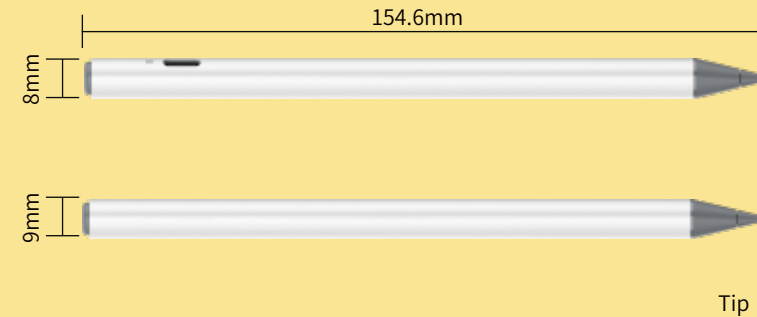

# USI732

USI732

USI 2.0

4096 Levels  
of Pressure

Tilt

No Bluetooth  
Required