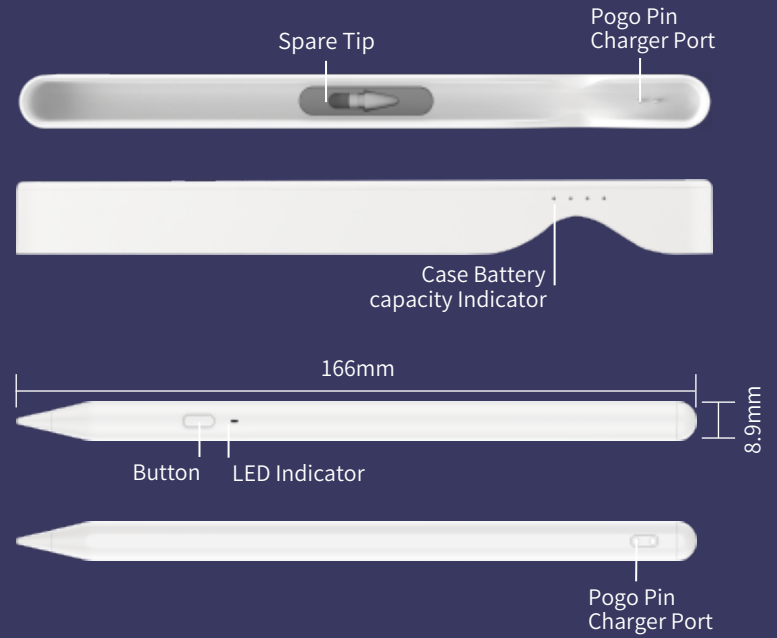

A13

PENCIL

For all Apple iPads after 2018

A13

Compatible with all iPads (2018 releases and later), iOS version should above iOS 12.2.

Pencil for iPad

Charging Via Box Magnetic Adsorption Design

Features

1. Palm rejection: resting the hand on the iPad does not affect the writing function.
2. Support Tilt function:Tilt the pen tip to draw shadow.
3. It can be directly adsorbed on the side of iPad Pro 12.9 inches (third generation and later), iPad Pro 11 inches, iPad air4&air5 and iPad mini6 (Note: wireless charging is not supported).
4. No pairing is required.
5. Fast Charging,Charge the pencil for ~35 minutes can work for 8 hours.
- 6.Support show 0-100% battery state on the iPad like Apple pencil.
7. Charging for 1 minute can last for 30 minutes,Charging for 4 minutes can last for 2 hours. Let it stand for 5 minute and turn off.
8. Charging box is magnetic absorption, convenient to carry, can make the pen work continuously for more than 25 hours (Pencil & Box need full-charge).

Specification

Palm Rejection	Yes
Tilt Function	Yes
Magnet Attach	Yes
Charing Port	Stylus: pogo pin wireless charging Charging box : USB type C
Bluetooth Connection	NA
Battery LED Indicator	NA
Battery level Display on the iPad	Yes, battery level:1-100% display on iPad with Bluetooth
Replaceable Tip	Yes, rotating type
Power Saving Mode	5 minutes auto off for power saving when not being used
Fast Charging	Yes, charge 1minutes for 30min, charge 4minutes for 2hrs
Charging Time	Pencil: 35min Charging box: 2hrs (support 3 times charging for pencil)
Working Time	8h
Power on	Power key button
Shortcut Keys Button	Single click: Undo the previous step Double click:Switch to the eraser Triple click:Take a photo in the camera mode