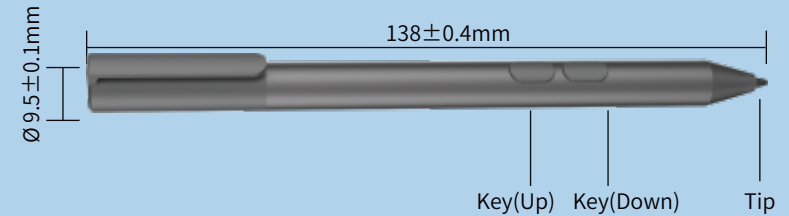

MPP493

MPP493

MPP 1.51

1024
Pressure
Levels

Surface Active Stylus Pen

Designed for all Windows models which conform to MPP protocol

Features

1. 1024 levels of pressure sensitivity
2. Smart shortcut button
  - The lower button: eraser function
  - The upper button : the right mouse button function
3. Replaceable refill design
4. Palm rejection

Specification

Protocol	MPP 1.51
Sensitivity	1024 Pressure Levels
Tilt	NA
Palm rejection	Yes
Tail Eraser	NA
Magnetic Attach	NA
Power Saving Mode	Yes, The stylus stand by more than 5 minute and enters sleep mode
Charging Port	NA
Battery	AAAA dry battery, can use for 720hours (2h/day)
Low battery LED Indicator	NA
Button	Yes, two buttons, and user can define them
Compatibility	All the devices with MPP protocol