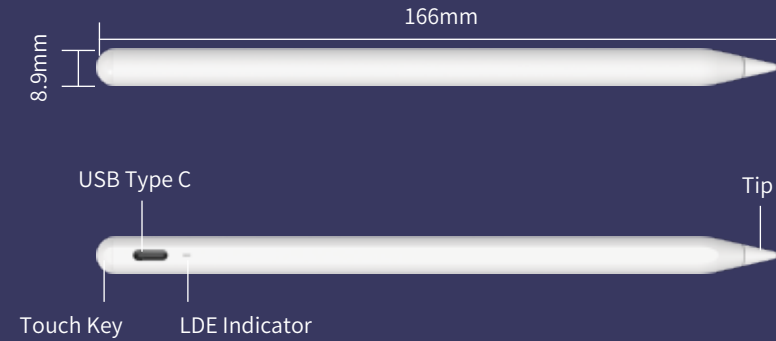

A8

PENCIL

For all Apple iPads after 2018

A8

Compatible with all iPads (2018 releases and later),
iOS version should be above iOS 12.2.

Pencil for iPad

Palm Rejection and Tilt Function Support

Features

1. Excellent writing experience and high accuracy.
2. Palm rejection: resting the hand on the iPad does not affect the writing function.
3. Tilt function: Tilt the pen tip to draw shadow.
4. No pairing is required.
5. USB Type C fast charging, charge for 30 minutes can work for 10 hours.
  Charging for 1 minute can last for 50 minutes, charging for 4 minutes can last for 2 hours.
  Let it stand for 5 minutes and turn off.
6. It can be directly adsorbed on the side of iPad Pro 12.9 inches (third generation and later), iPad Pro 11 inches, iPad air4 and iPad mini6 (Note: wireless charging is not supported).
7. Battery indicator design.

Specification

Palm Rejection	Yes
Tilt Function	Yes
Magnet Attach	Yes
Charing Port	USB Type C
Bluetooth Connection	NA
Battery LED Indicator	Yes
Battery level Display on the iPad	Yes
Replaceable Tip	Yes
Power Saving Mode	5 minutes auto off for power saving when not being used
Fast Charging	Yes, charge 1minutes for 50min, charge 4minutes for 2hrs
Charging Time	30min
Working Time	10h
Power on	Touch sensitive button on the top
Shortcut Keys Button	NA