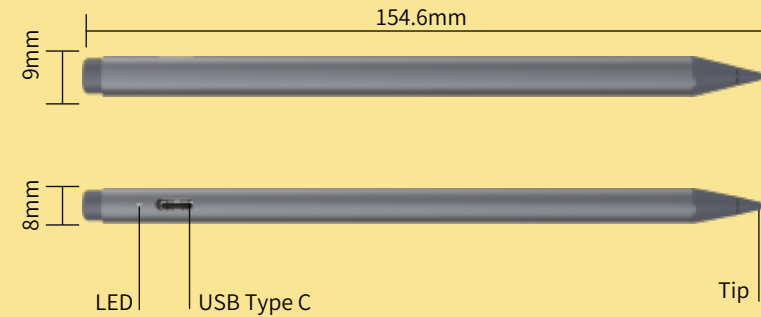

USI702

USI702

USI Active Stylus

Designed for All the Devices with USI Protocol

Features

1. USB Type C Charging
  - Charging time $\leq$ 1h
  - Working time $\approx$ 90h
2. Tail Eraser Support
3. 4096 Pressure Sensitivity and Tilt Support
  - With 4096 pressure level, it is great for sketching and shading.
4. Palm Rejection
  - Rest your palm comfortably on the screen and lean in as you write or draw with this USI pen, won't cause any annoying marks.

USI 1.0

USB Type C

4096 Levels
of Pressure

No Bluetooth
Required

Specification

Protocol	USI 1.0
Sensitivity	4096 Pressure Levels
Tilt	NA
Palm Rejection	Yes
Tail Eraser	Yes
Magnetic Attach	NA
Power Saving Mode	Yes, The stylus stand by more than 1 minute and enters sleep mode
Charging Port	YES, USB Type C
Battery	60 minutes full charging for writing for about 90h continuously
Low battery LED Indicator	Charging: Orange LED on Fully charged: White LED on Low battery state: Orange LED flashing
Keys Button	No button
Compatibility	All the devices with USI1.0 protocol