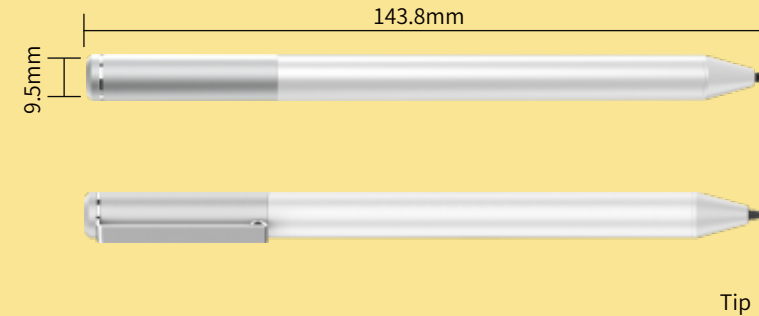

USI280

USI 2.0

4096 Levels
of Pressure

Tilt

No Bluetooth
Required

USI Active Stylus 2.0

Designed for All the Devices with USI Protocol

Features

1. 4096 Pressure Sensitivity and Tilt Support
  With a 4096 pressure level, it is great for sketching and shading.
2. Palm Rejection
  Rest your palm comfortably on the screen and lean in as you write or draw with this USI pen, won't cause any annoying marks.
3. Wide compatibility
  It can work with all the devices which conform to USI 2.0 / USI 1.0 protocol.

Specification

Protocol	USI 2.0
Sensitivity	4096 Pressure Levels
Tilt	Yes
Palm Rejection	Yes
Tail Eraser	NA
Magnetic Attach	NA
Power Saving Mode	Yes, The stylus stand by more than 1 minute and enters sleep mode
Charging Port	NA
Battery	AAAA battery, can use more than 360 hours
Low battery LED Indicator	NA
Keys Button	No button
Compatibility	All the devices with USI2.0 / USI1.0 protocol