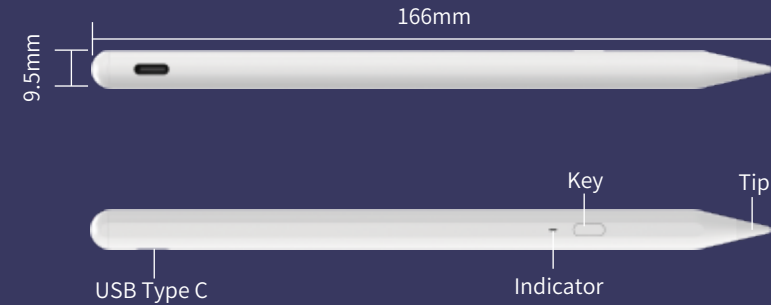

A11

PENCIL

For all Apple iPads after 2018

A11

Compatible with all iPads (2018 releases and later), iOS version should be above iOS 12.2.

Pencil for iPad

Pencil battery displayed 0–100% battery state on the iPad like Apple pencil

Features

1. Excellent writing experience and high accuracy.
2. Palm rejection: resting the hand on the iPad does not affect the writing function.
3. Tilt function: Tilt the pen tip to draw shadow.
4. Support show 0-100% battery state on the iPad like Apple pencil
5. Shortcut keys, support eraser, undo and take a photo in the camera mode.
6. USB Type C fast charging, charge for 30 minutes can work for 8 hours.
7. 5 minutes auto off for power saving when not being used.
8. The pencil A11 attaches magnetically with a satisfying snap onto the side of your iPad Pro (only support 11-inch iPad Pro and 12.9-inch iPad Pro [3rd generation or later], Do not support wireless charging)

Specification

Palm Rejection	Yes
Tilt Function	Yes
Magnet Attach	Yes
Charing Port	USB Type C
Bluetooth Connection	NA
Battery LED Indicator	NA
Battery level Display on the iPad	Yes, battery level:1-100% display on iPad with Bluetooth
Replaceable Tip	Yes
Power Saving Mode	5 minutes auto off for power saving when not being used
Fast Charging	Yes, charge 4minutes for 2hr
Charging Time	30min
Working Time	8h
Power on	Power key button
Shortcut Keys Button	Single click: Undo the previous step Double click:Switch to the eraser Triple click:Take a photo in the camera mode